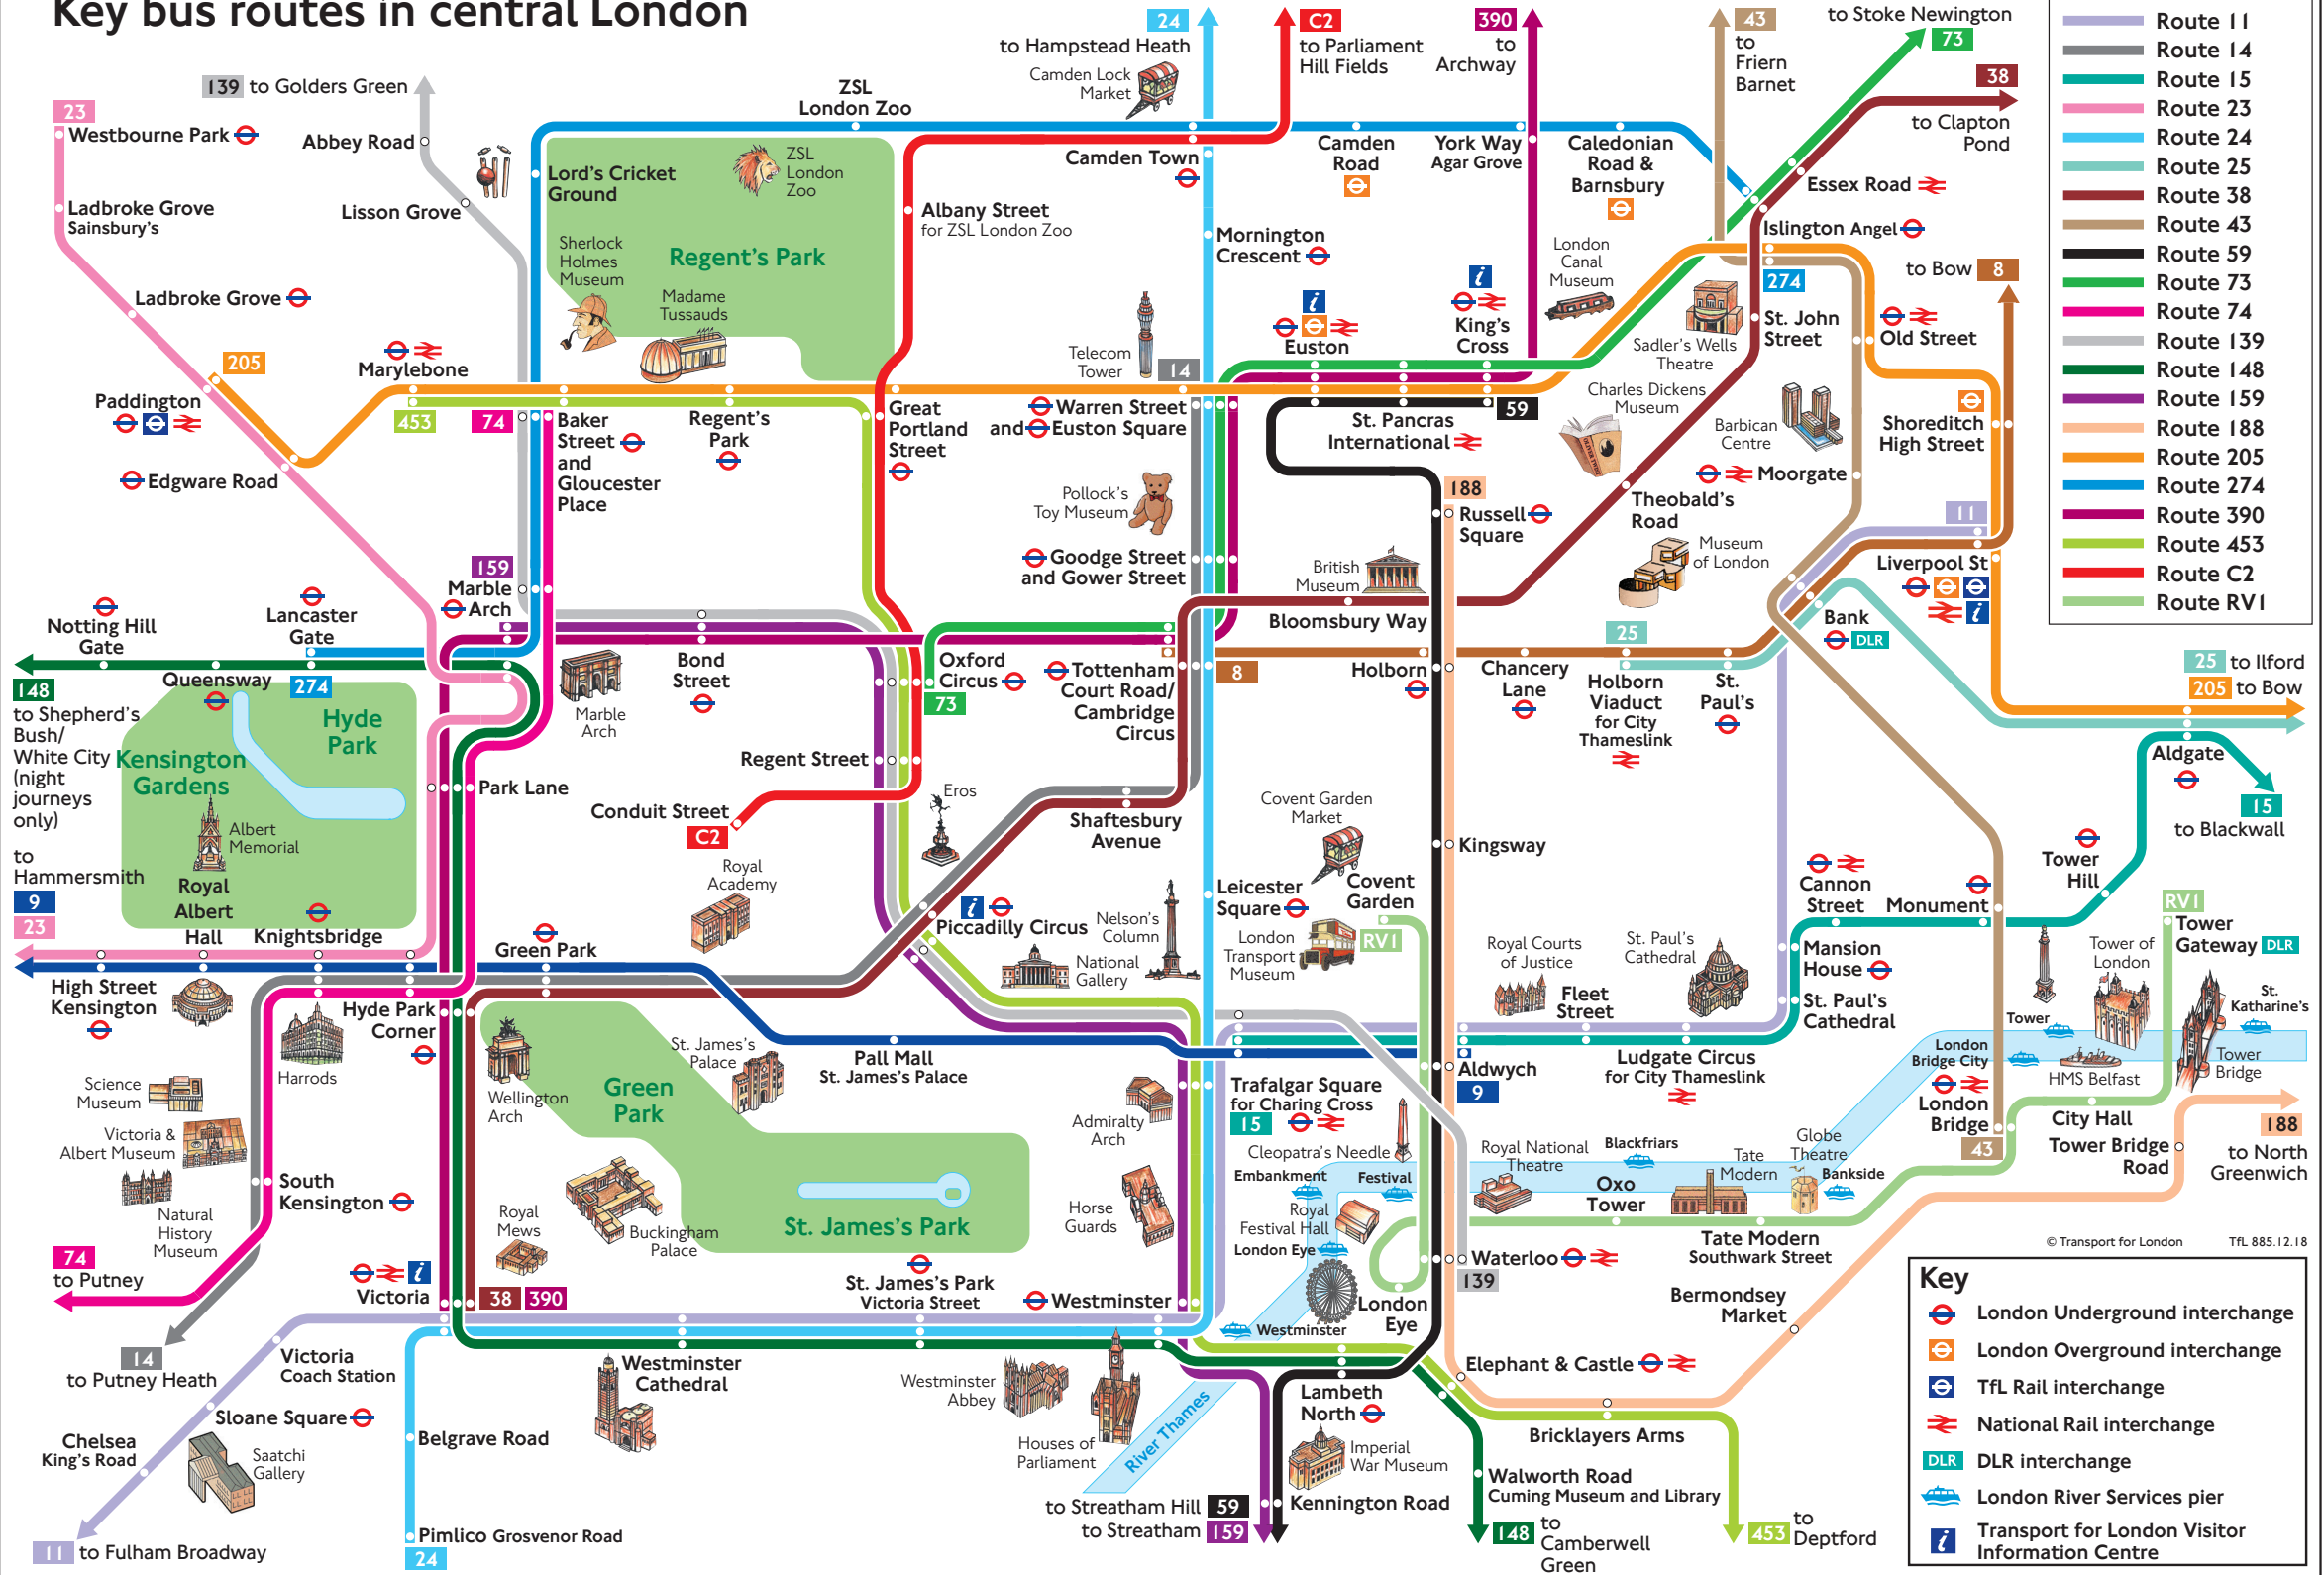

Key bus routes in central London

- Route 8
- Route 9
- Route 11
- Route 14
- Route 15
- Route 23
- Route 24
- Route 25
- Route 38
- Route 43
- Route 59
- Route 73
- Route 74
- Route 139
- Route 148
- Route 159
- Route 188
- Route 205
- Route 274
- Route 390
- Route 453
- Route C2
- Route RV1

Key

- London Underground interchange
- London Overground interchange
- TfL Rail interchange
- National Rail interchange
- DLR interchange
- London River Services pier
- Transport for London Visitor Information Centre